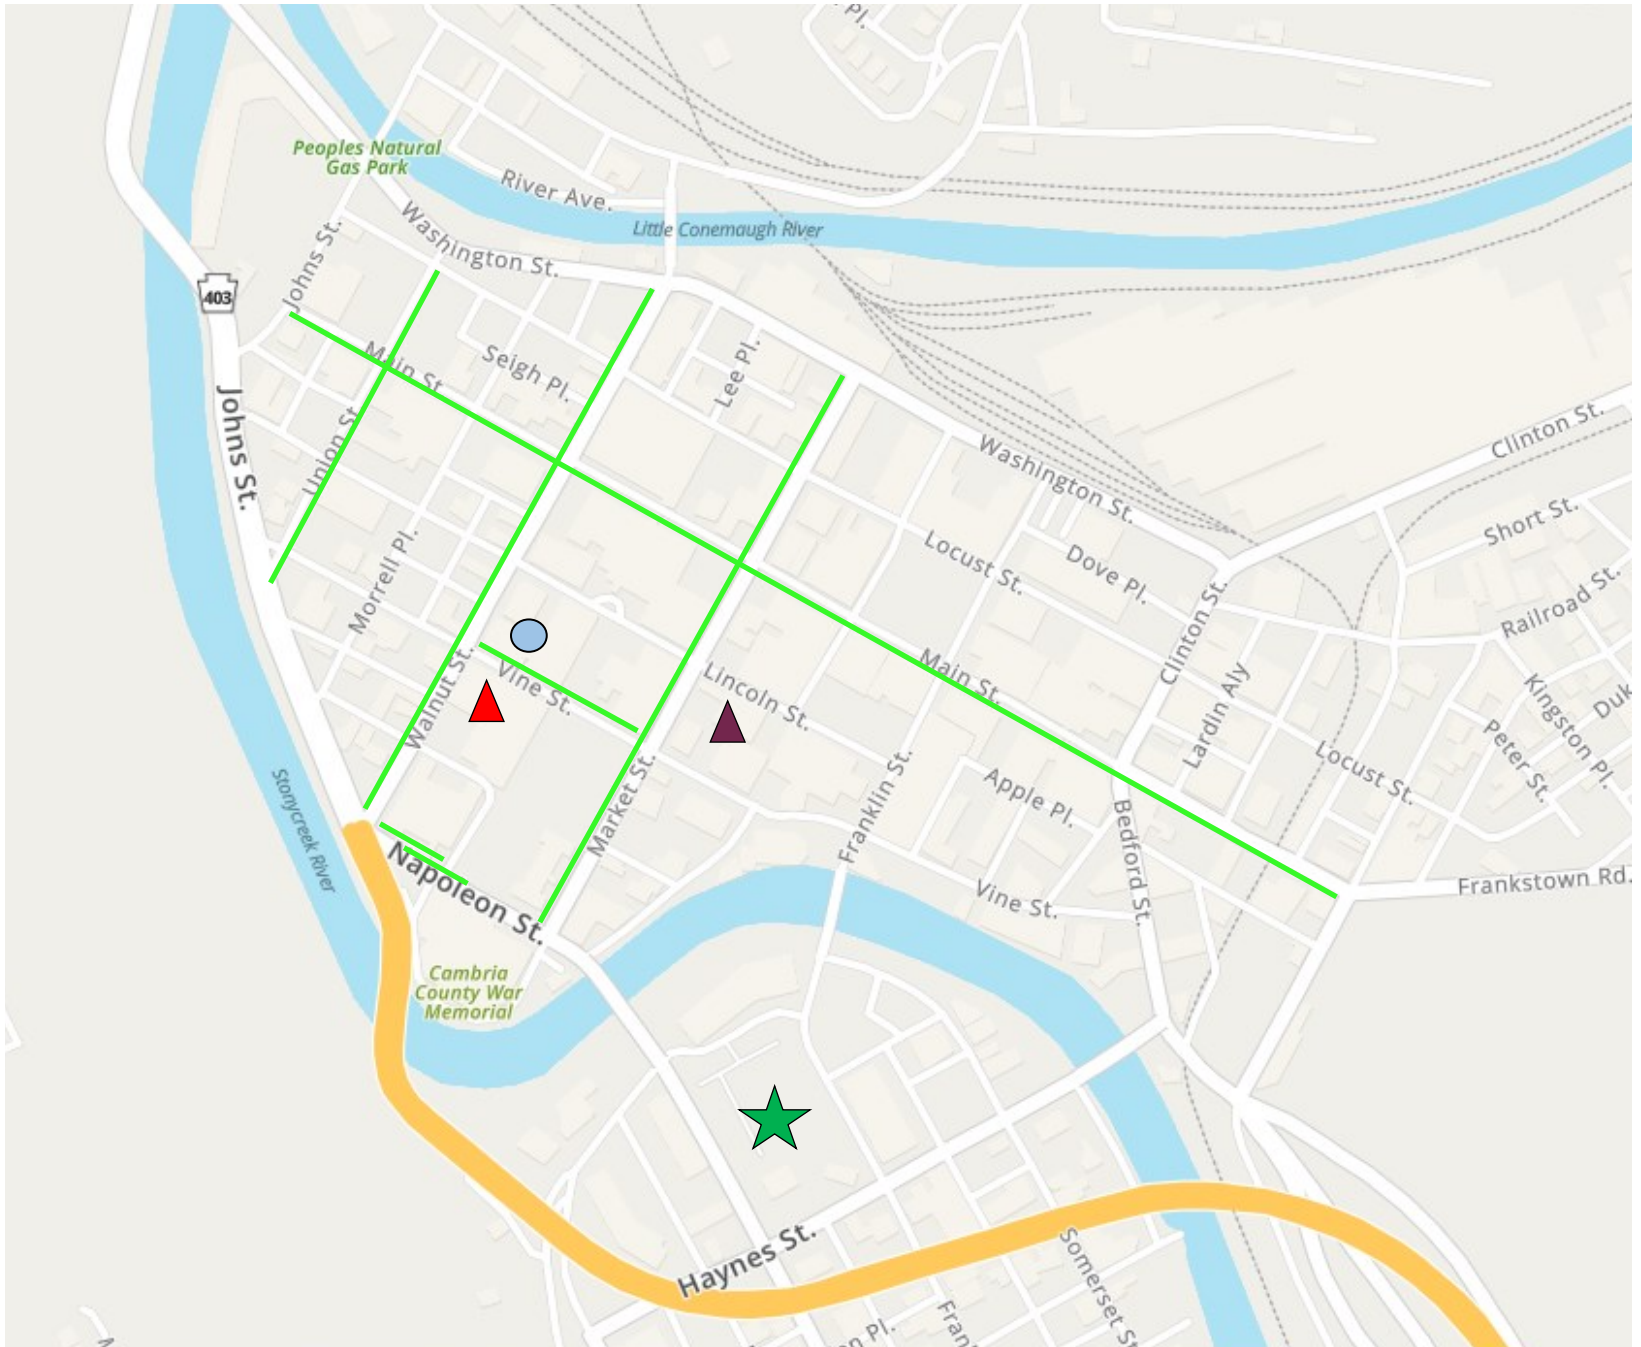

Parking Map for PJW Championships

-  Complimentary Parking at Conemaugh Medical Park on Friday night, Saturday and Sunday.
-  City-owned parking garage. Parking is \$10 per day.
-  City-owned parking garage. No charge to park. Typically unoccupied on weekends.
-  Free street parking after 5 pm on Friday and Free parking all day Saturday and Sunday.
-  Holiday Inn customer parking.

The address for the Conemaugh Medical Park is: 1 Tech Park Drive, Johnstown, PA 15901