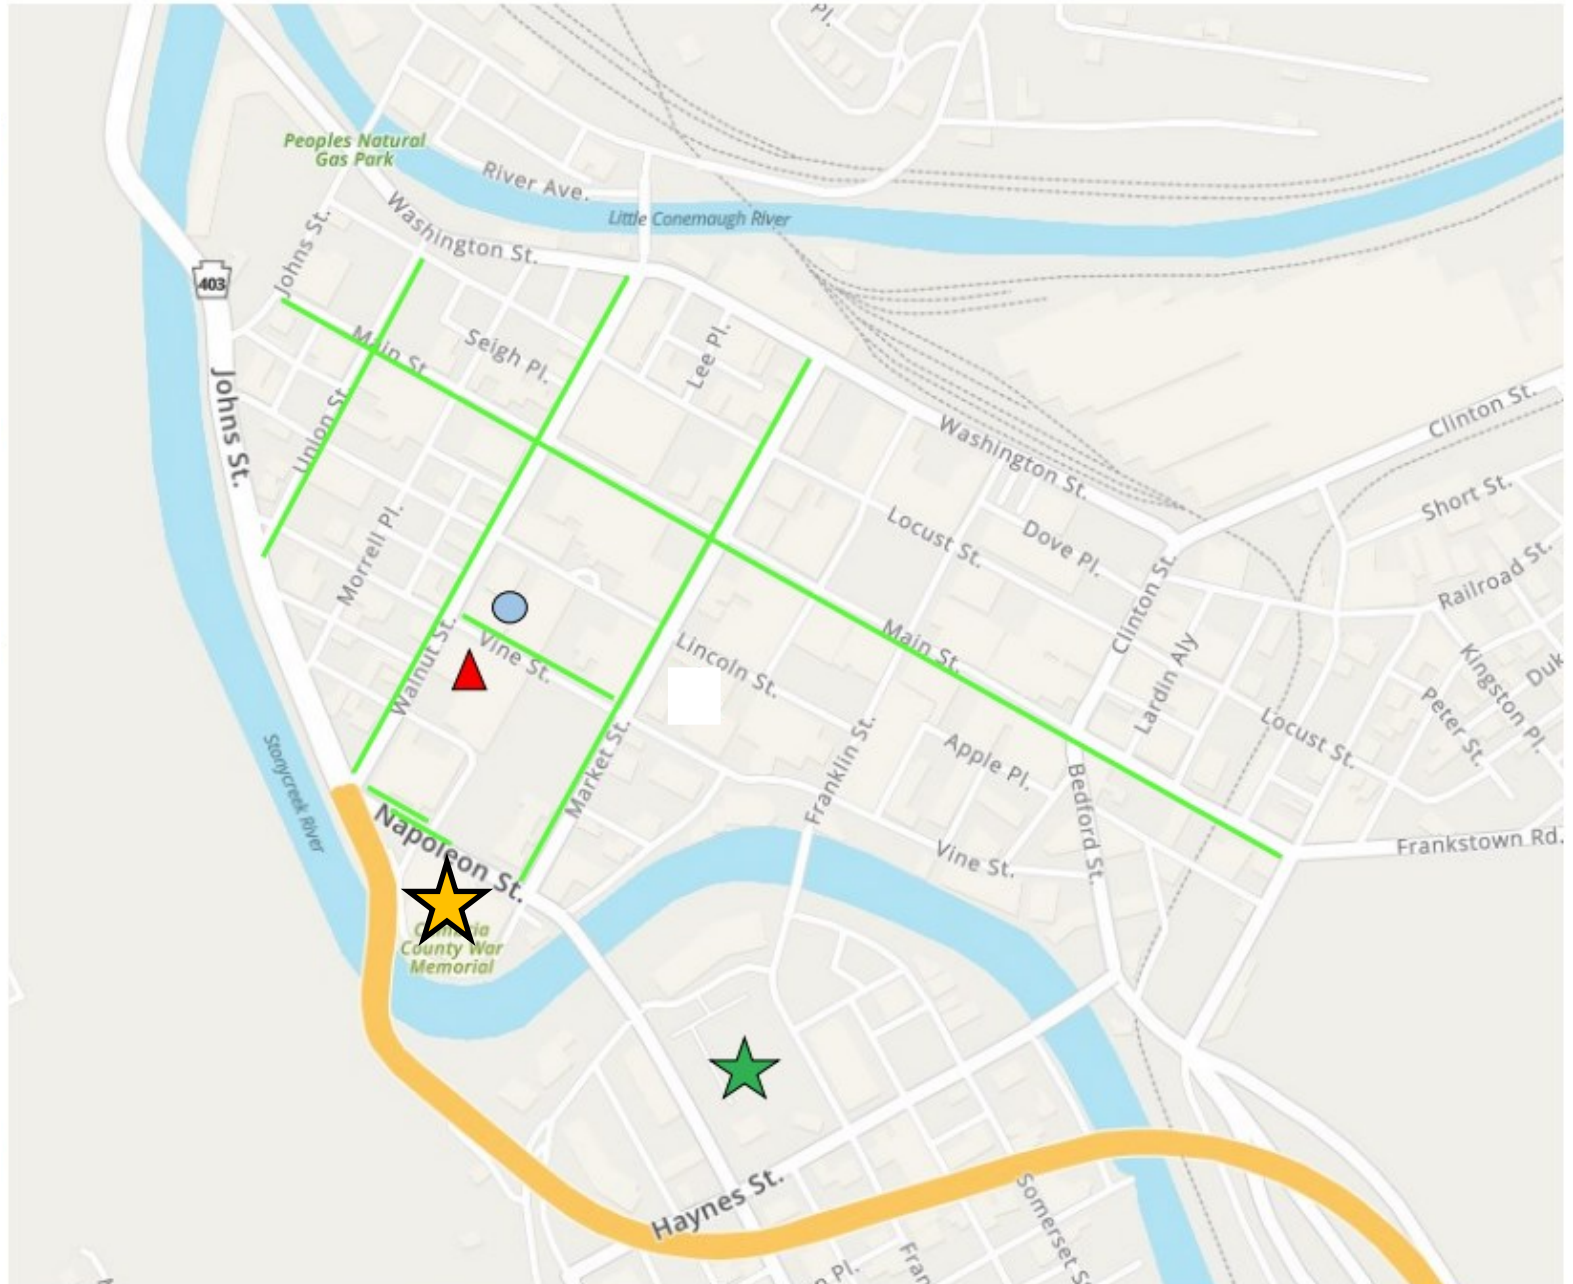

# PJW PARKING MAP 2024

-  1st Summit Arena @ Cambria County War Memorial
-  Conemaugh Medical Park  
**FREE PARKING**  
**Available Saturday and Sunday.** Please do not park here Friday, as it is staff parking during the week.
-  City Owned parking garage. \$10 per day.
-  Holiday Inn parking,
-  Street Parking is **FREE** after 5 pm on Friday and all day Saturday and Sunday.

The address for the Conemaugh Medical Park is: 1 Tech Park Drive, Johnstown, PA